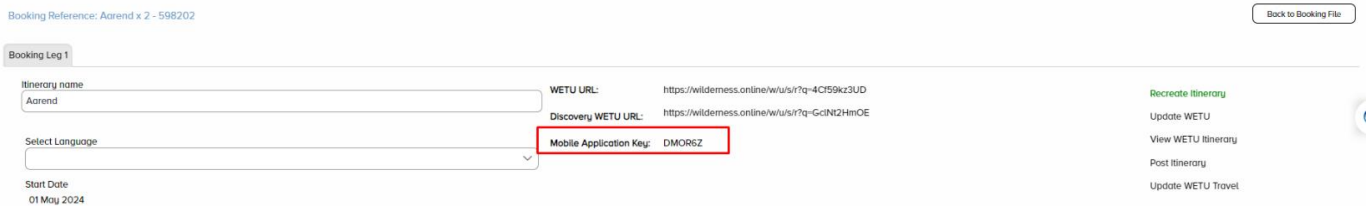

The key code to be used on the app can be found on the WETU page, as indicated below.

This is what the app looks like when you enter the code provided.

FEATURED PRODUCT

- **Free Flying Zimbabwe**

Elevate your guests' experience with complimentary connecting flights between Hwange, Mana Pools, and Victoria Falls. This package is available when you book our signature 6- or 8-night itineraries between 1 April and 19 November 2024.