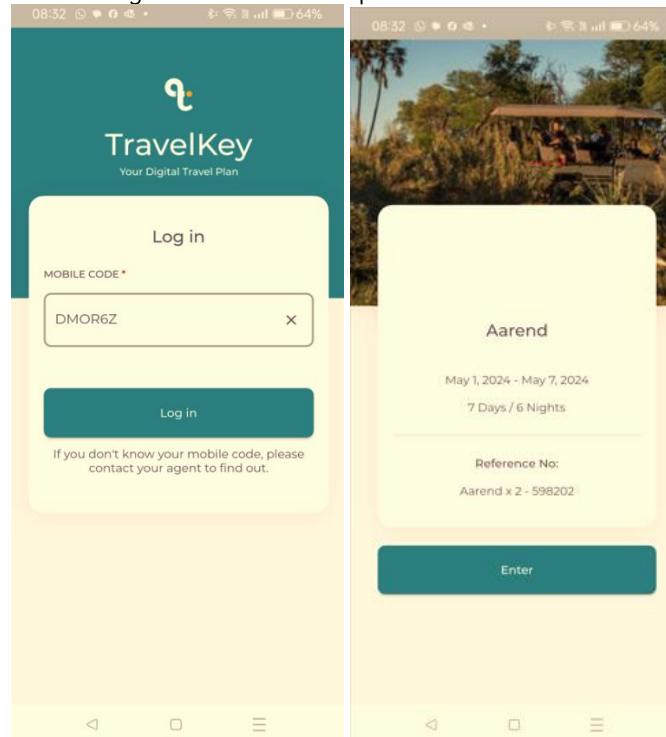

WILDERNESS PRODUCT NEWS & UPDATES

[Newsflash](#) | [Featured Product](#) | [Destination Management Company](#) | [Full Update](#)

ZAMBIA
February 2024

NEWSFLASH

TravelKey App for WETU Itineraries

In this update we feature WETU TravelKey, an app easily downloadable from the Play Store for Android users and the App Store for iPhone users. This app lets guests access their full WETU itinerary right on their mobile devices.

The key code to be used on the app can be found on the WETU page, as indicated below.

This is what the app looks like when you enter the code provided.

FEATURED PRODUCT

- **Free Flying Zimbabwe**

Elevate your guests' experience with complimentary connecting flights between Hwange, Mana Pools, and Victoria Falls. This package is available when you book our signature 6- or 8-night itineraries between 1 April and 19 November 2024.

Packages include a 6-night combination of any of our camps in Mana Pools and Hwange with a free flight between camps, or an extended 8-night safari building on the above, with two additional nights at Wilderness Toka Leya near Victoria Falls – that's three flights completely free.

- The peak season flight will operate from 01 June to 31 October, departing Lusaka at 10h30 every Monday, Wednesday and Friday, arriving at Chunga Airfield in northern Kafue.
- The schedule will allow guests to enjoy an afternoon game drive on arrival and a morning activity when leaving, making it perfect for safari lovers who want to maximise their time in Kafue.
- Proflight also offers connections to and from Mfuwe International Airport for travellers seeking to combine trips to Kafue with South Luangwa National Park.