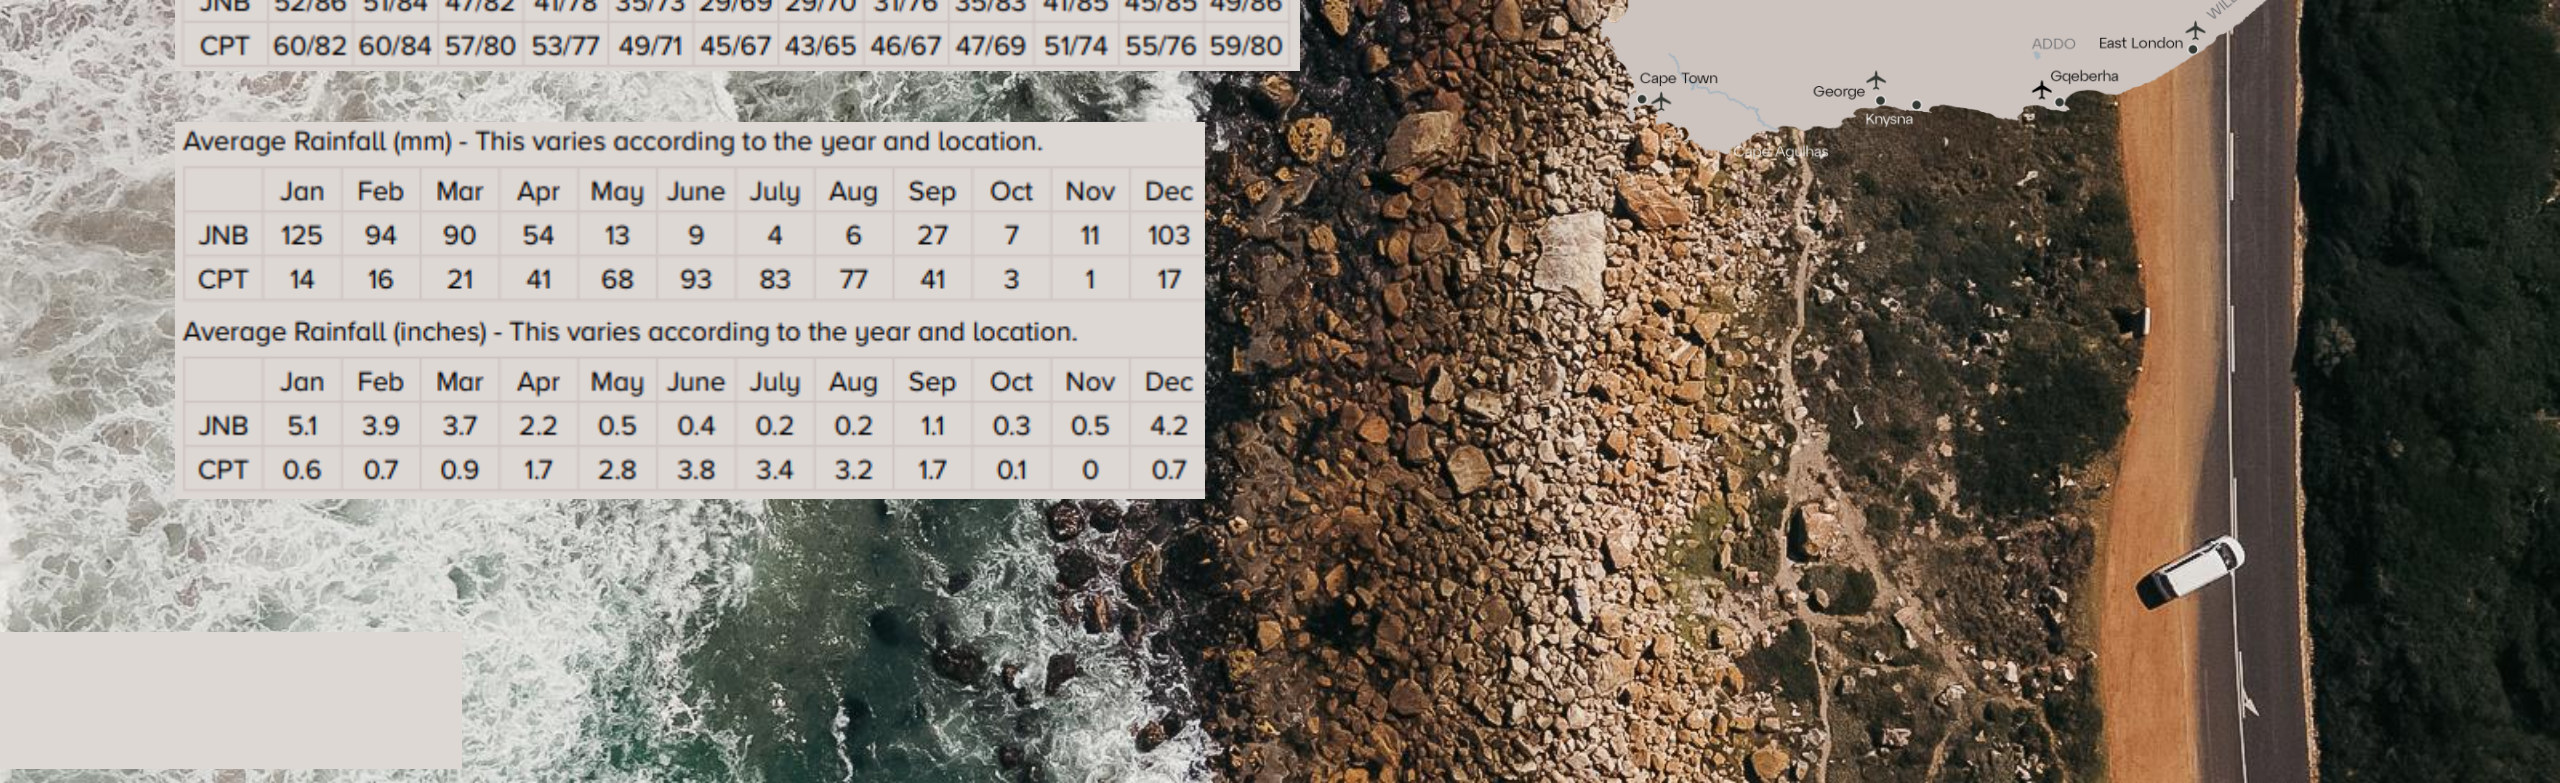

South Africa

JOHANNESBURG = JNB, CAPE TOWN = CPT

Temperature (°C)

	Jan	Feb	Mar	Apr	May	June	July	Aug	Sep	Oct	Nov	Dec
JNB	15/26	14/25	13/24	11/22	8/19	5/16	9/22	12/24	13/25	12/24	13/25	14/25
CPT	16/26	15/26	14/25	12/23	10/20	8/18	7/17	7/18	8/19	10/21	13/24	15/25

Temperature (°F)

	Jan	Feb	Mar	Apr	May	June	July	Aug	Sep	Oct	Nov	Dec
JNB	52/86	51/84	47/82	41/78	35/73	29/69	29/70	31/76	35/83	41/85	45/85	49/86
CPT	60/82	60/84	57/80	53/77	49/71	45/67	43/65	46/67	47/69	51/74	55/76	59/80

Average Rainfall (mm) - This varies according to the year and location.

	Jan	Feb	Mar	Apr	May	June	July	Aug	Sep	Oct	Nov	Dec
JNB	125	94	90	54	13	9	4	6	27	7	11	103
CPT	14	16	21	41	68	93	83	77	41	3	1	17

Average Rainfall (inches) - This varies according to the year and location.

	Jan	Feb	Mar	Apr	May	June	July	Aug	Sep	Oct	Nov	Dec
JNB	5.1	3.9	3.7	2.2	0.5	0.4	0.2	0.2	1.1	0.3	0.5	4.2
CPT	0.6	0.7	0.9	1.7	2.8	3.8	3.4	3.2	1.7	0.1	0	0.7