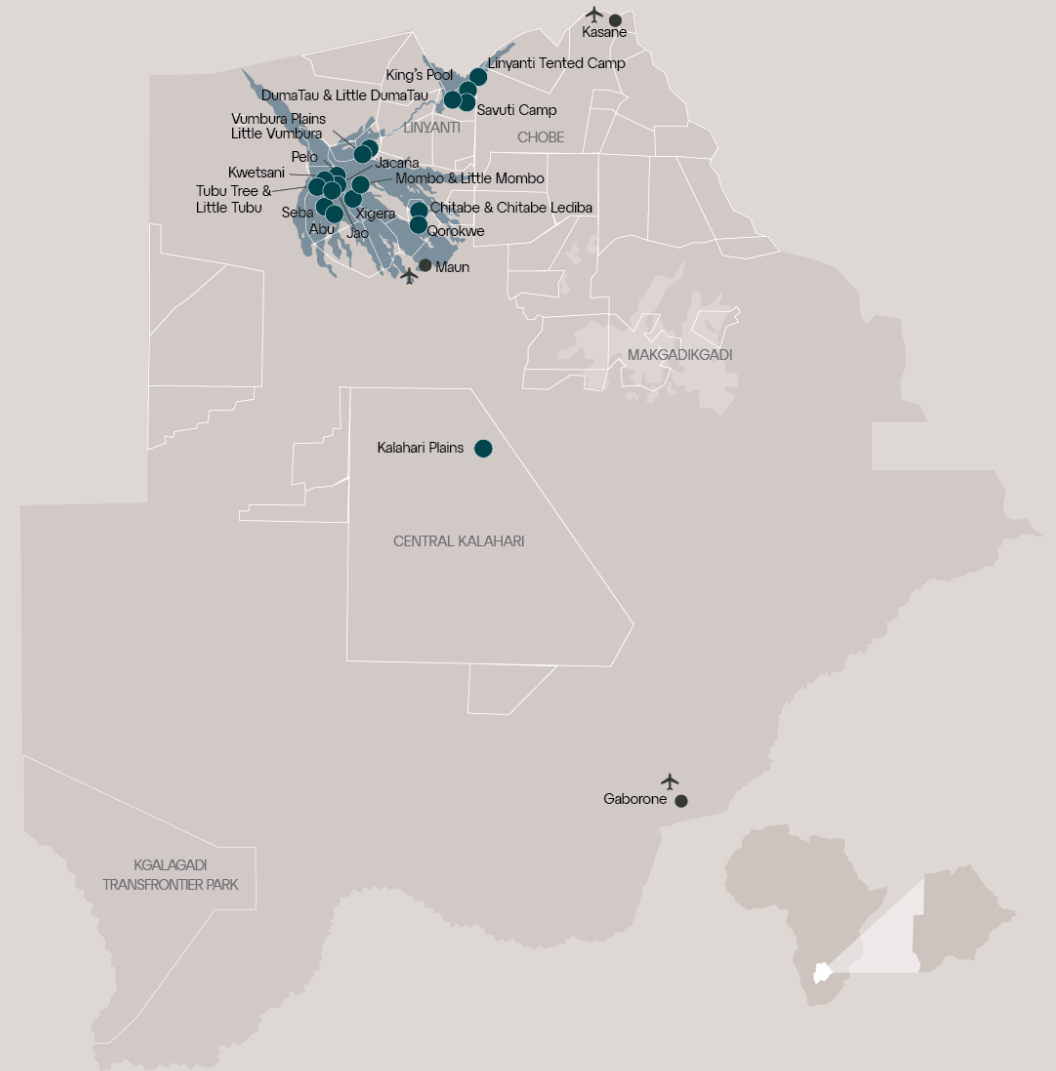

Botswana

MAUN = MUB

Temperature (°C)

	Jan	Feb	Mar	Apr	May	Jun	Jul	Aug	Sep	Oct	Nov	Dec
MUB	19/32	19/31	18/31	14/31	9/28	6/25	6/25	9/28	13/33	18/35	19/34	19/32

Temperature (°F)

	Jan	Feb	Mar	Apr	May	Jun	Jul	Aug	Sep	Oct	Nov	Dec
MUB	66/89	66/87	64/87	57/87	48/82	43/77	42/77	48/82	55/91	64/95	66/93	66/89

Average Rainfall (mm)

	Jan	Feb	Mar	Apr	May	Jun	Jul	Aug	Sep	Oct	Nov	Dec
MUB	110	80	70	25	7	3	0	0	0	30	50	95

Average Rainfall (inches)

	Jan	Feb	Mar	Apr	May	Jun	Jul	Aug	Sep	Oct	Nov	Dec
MUB	4.33	3.15	2.75	0.98	0.27	0.11	0.00	0.00	0.00	1.18	1.97	3.74