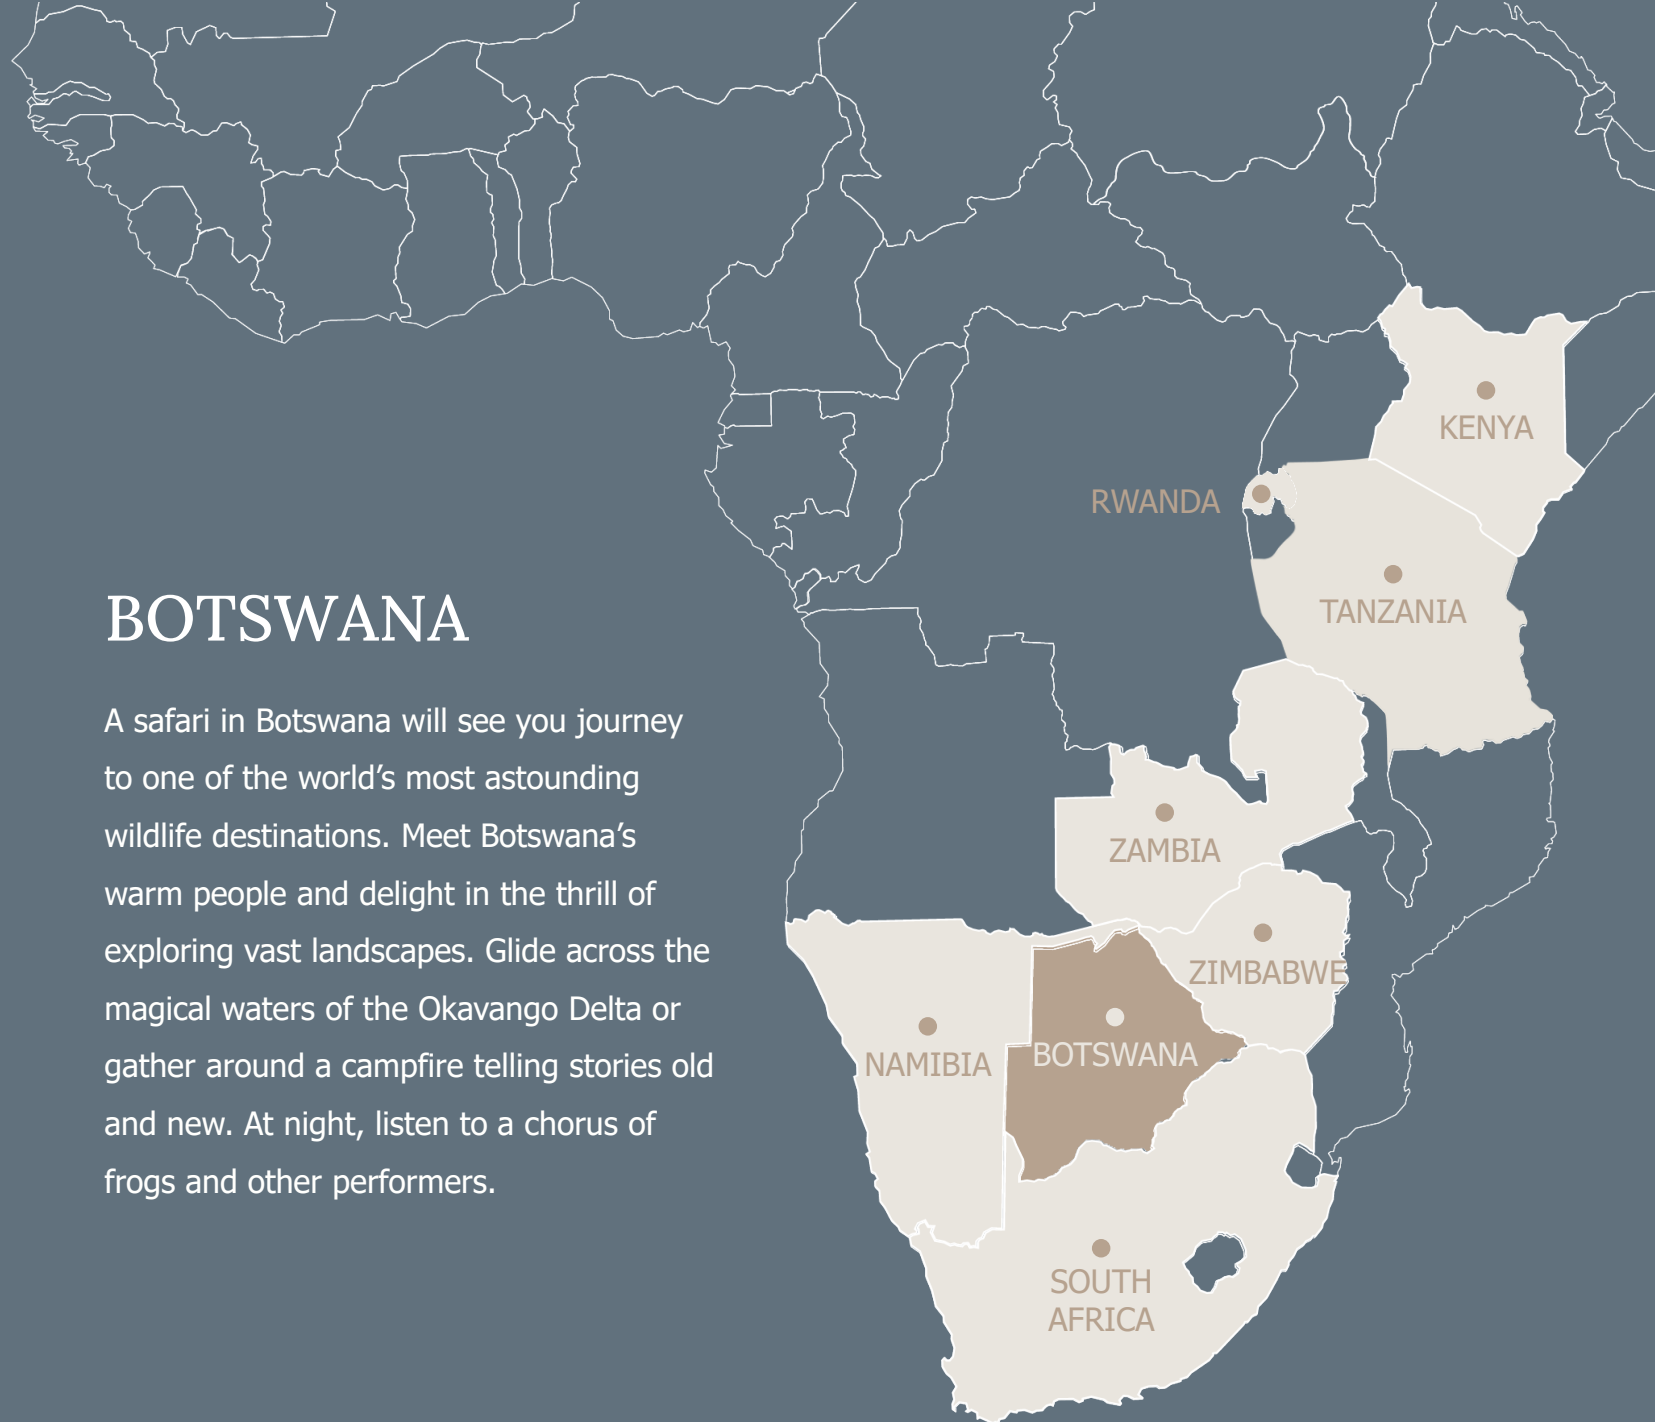

[Water\Land Activities](#)

BOTSWANA

A safari in Botswana will see you journey to one of the world's most astounding wildlife destinations. Meet Botswana's warm people and delight in the thrill of exploring vast landscapes. Glide across the magical waters of the Okavango Delta or gather around a campfire telling stories old and new. At night, listen to a chorus of frogs and other performers.

Press Ctrl and click your mouse to open the file in a new window tab.

WILDERNESS

BOTSWANA REGIONS

1 THE OKAVANGO DELTA

Botswana's most renowned conservation area is undoubtedly the Okavango Delta – a green and blue wetland rightly considered Africa's most incredible wildlife sanctuary and one of the largest inland delta systems in the world – 16 000 km² (6 000 sq. miles) of verdant channels, lagoons, swamps and islands..

[Learn More](#)

2 THE LINYANTI WILDLIFE RESERVE

The many varied habitats within the Chobe and Linyanti parks – such as marshes, waterways, riverine forests, dry woodlands and the world-famous Savute Channel – have created an area renowned for its predators and large concentrations of game, particularly elephant. .

[Discoverer Camps](#)

[More about Botswana](#)

WILDERNESS
BOTSWANA
CLASSIC CAMPS

OKAVANGO DELTA

Little Vumbura

Chitabe

Chitabe Lediba

Kwetsani