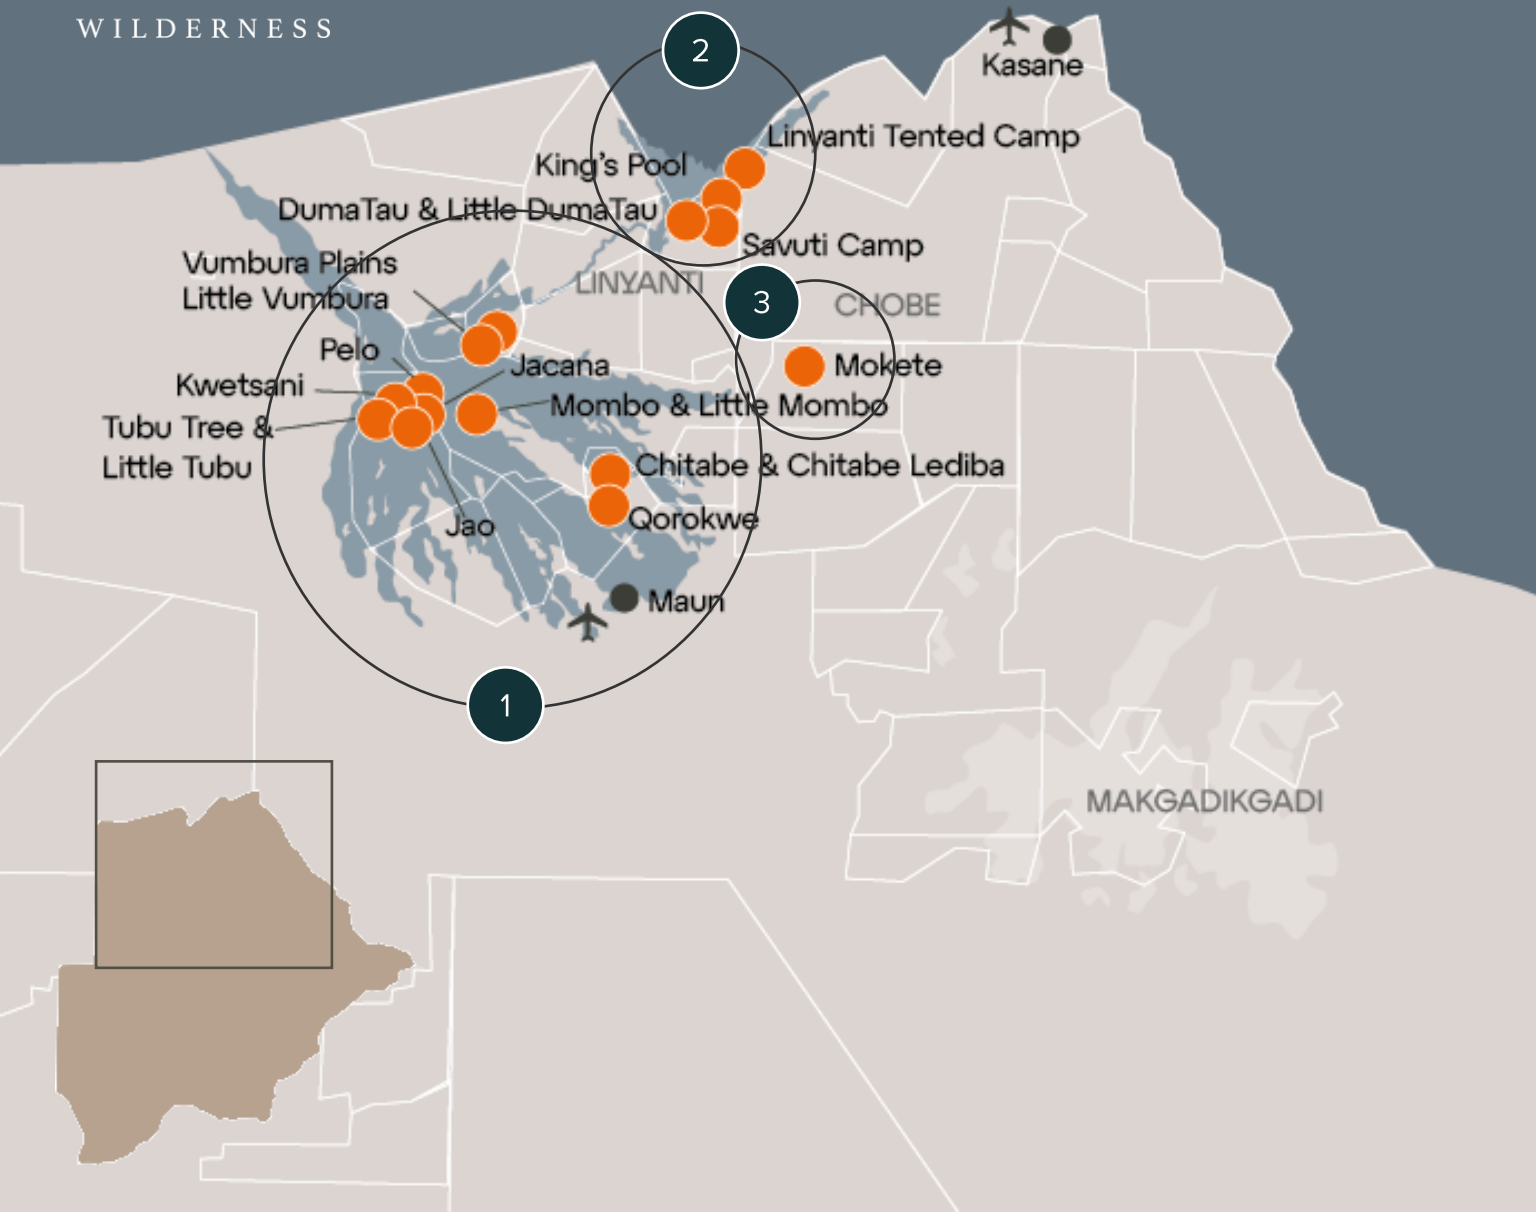

[Water\Land Activities](#)

BOTSWANA

A safari in Botswana will see you journey to one of the world's most astounding wildlife destinations. Meet Botswana's warm people and delight in the thrill of exploring vast landscapes. Glide across the magical waters of the Okavango Delta or gather around a campfire telling stories old and new. At night, listen to a chorus of frogs and other performers.

Press Ctrl and click your mouse to open the file in a new window tab.

WILDERNESS

BOTSWANA REGIONS

1 THE OKAVANGO DELTA

Botswana's most renowned conservation area is undoubtedly the Okavango Delta – a green and blue wetland rightly considered Africa's most incredible wildlife sanctuary and one of the largest inland delta systems in the world – 16 000 km² (6 000 sq. miles) of verdant channels, lagoons, swamps and islands..

[Learn More](#)

2 THE LINYANTI WILDLIFE RESERVE

The many varied habitats within the Chobe and Linyanti parks – such as marshes, waterways, riverine forests, dry woodlands and the world-famous Savute Channel – have created an area renowned for its predators and large concentrations of game, particularly elephant. .

Tube Tree

Little Tubu

Jacana

Qorokwe

MABABE

Mokete

LINTYANTI WILDLIFE RESERVE

Savuti