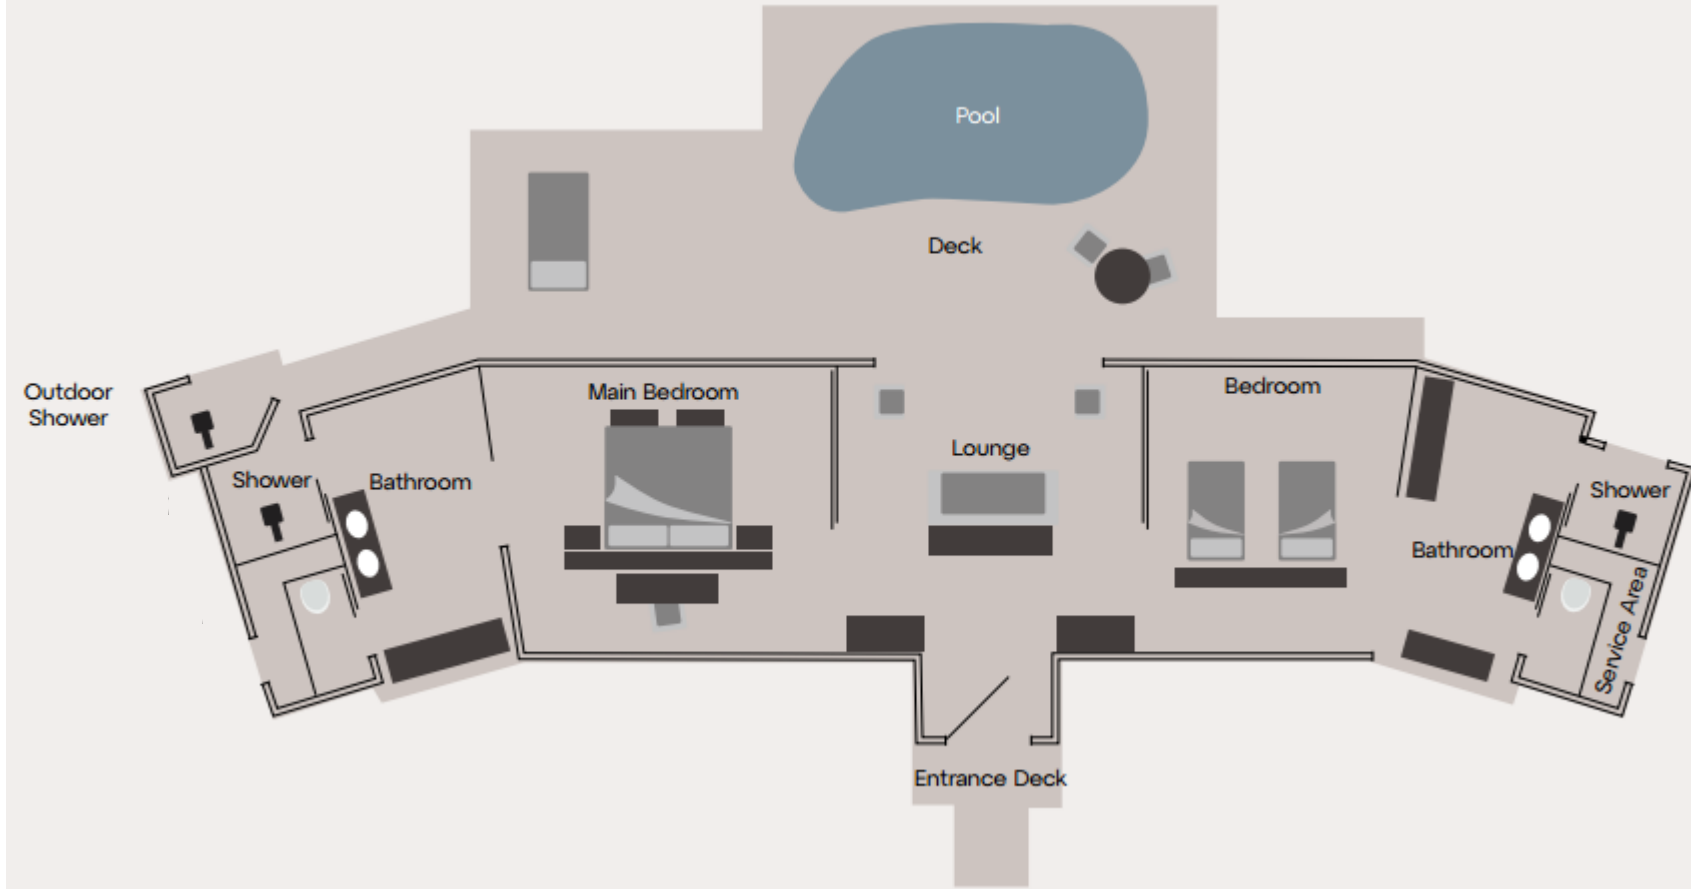

FAMILY ROOM