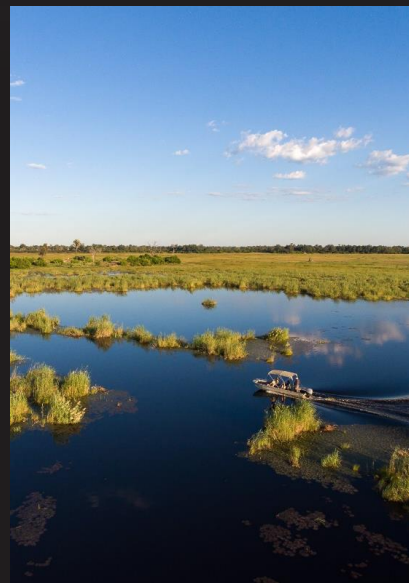

UNIQUE SELLING POINTS

DumaTau

- Uniquely placed at the intersection of three rivers, the Linyanti Wildlife Reserve boasts the **greatest habitat diversity and game viewing in northern Botswana**.
- **Home to the highest density of elephants** in Africa, DumaTau is an exceptional and immersive elephant experience, as herds traverse two ancient wildlife corridors at the foot of the Rift Valley.
- **Consistent wild dog and leopard sightings**, as well as other predators are seen following the prolific plains game.
- Thrilling wildlife encounters from the luxury of the plunge pools on guests' private decks. Or from the **diverse experiences on offer** - including boating, game drives, helicopter and on foot.

Boating

Guided nature
walks

Access to DumaTau & Little DumaTau

- Airstrip name: Chobe Airstrip
- Duration to camp: An approximately 40-minute vehicle transfer

DUMATAU PURPOSE

Guardians of the wild

DumaTau seeks to ensure the continued protection of a piece of land within the Kavango-Zambezi Transfrontier Conservation Area, an enormous area that spans borders, and is thus pivotal for the conservation of the greater populations of elephants and wild dogs, particularly.

ACCOMMODATION

Ultra-spacious tented suites

- This premium, artful and contemporary camp – that seemingly floats on water – provides the highest level in safari comfort.
- The most spacious offering in the Okavango Delta is reflected in the camp's generous suites, each with private plunge pools.

FAMILY ROOM

We spent three days at this camp and thoroughly enjoyed the sights and sounds of the wildlife. As expected, the game experience was awesome, and the guides delivered amazing sightings - which is expected for a top-rated camp.