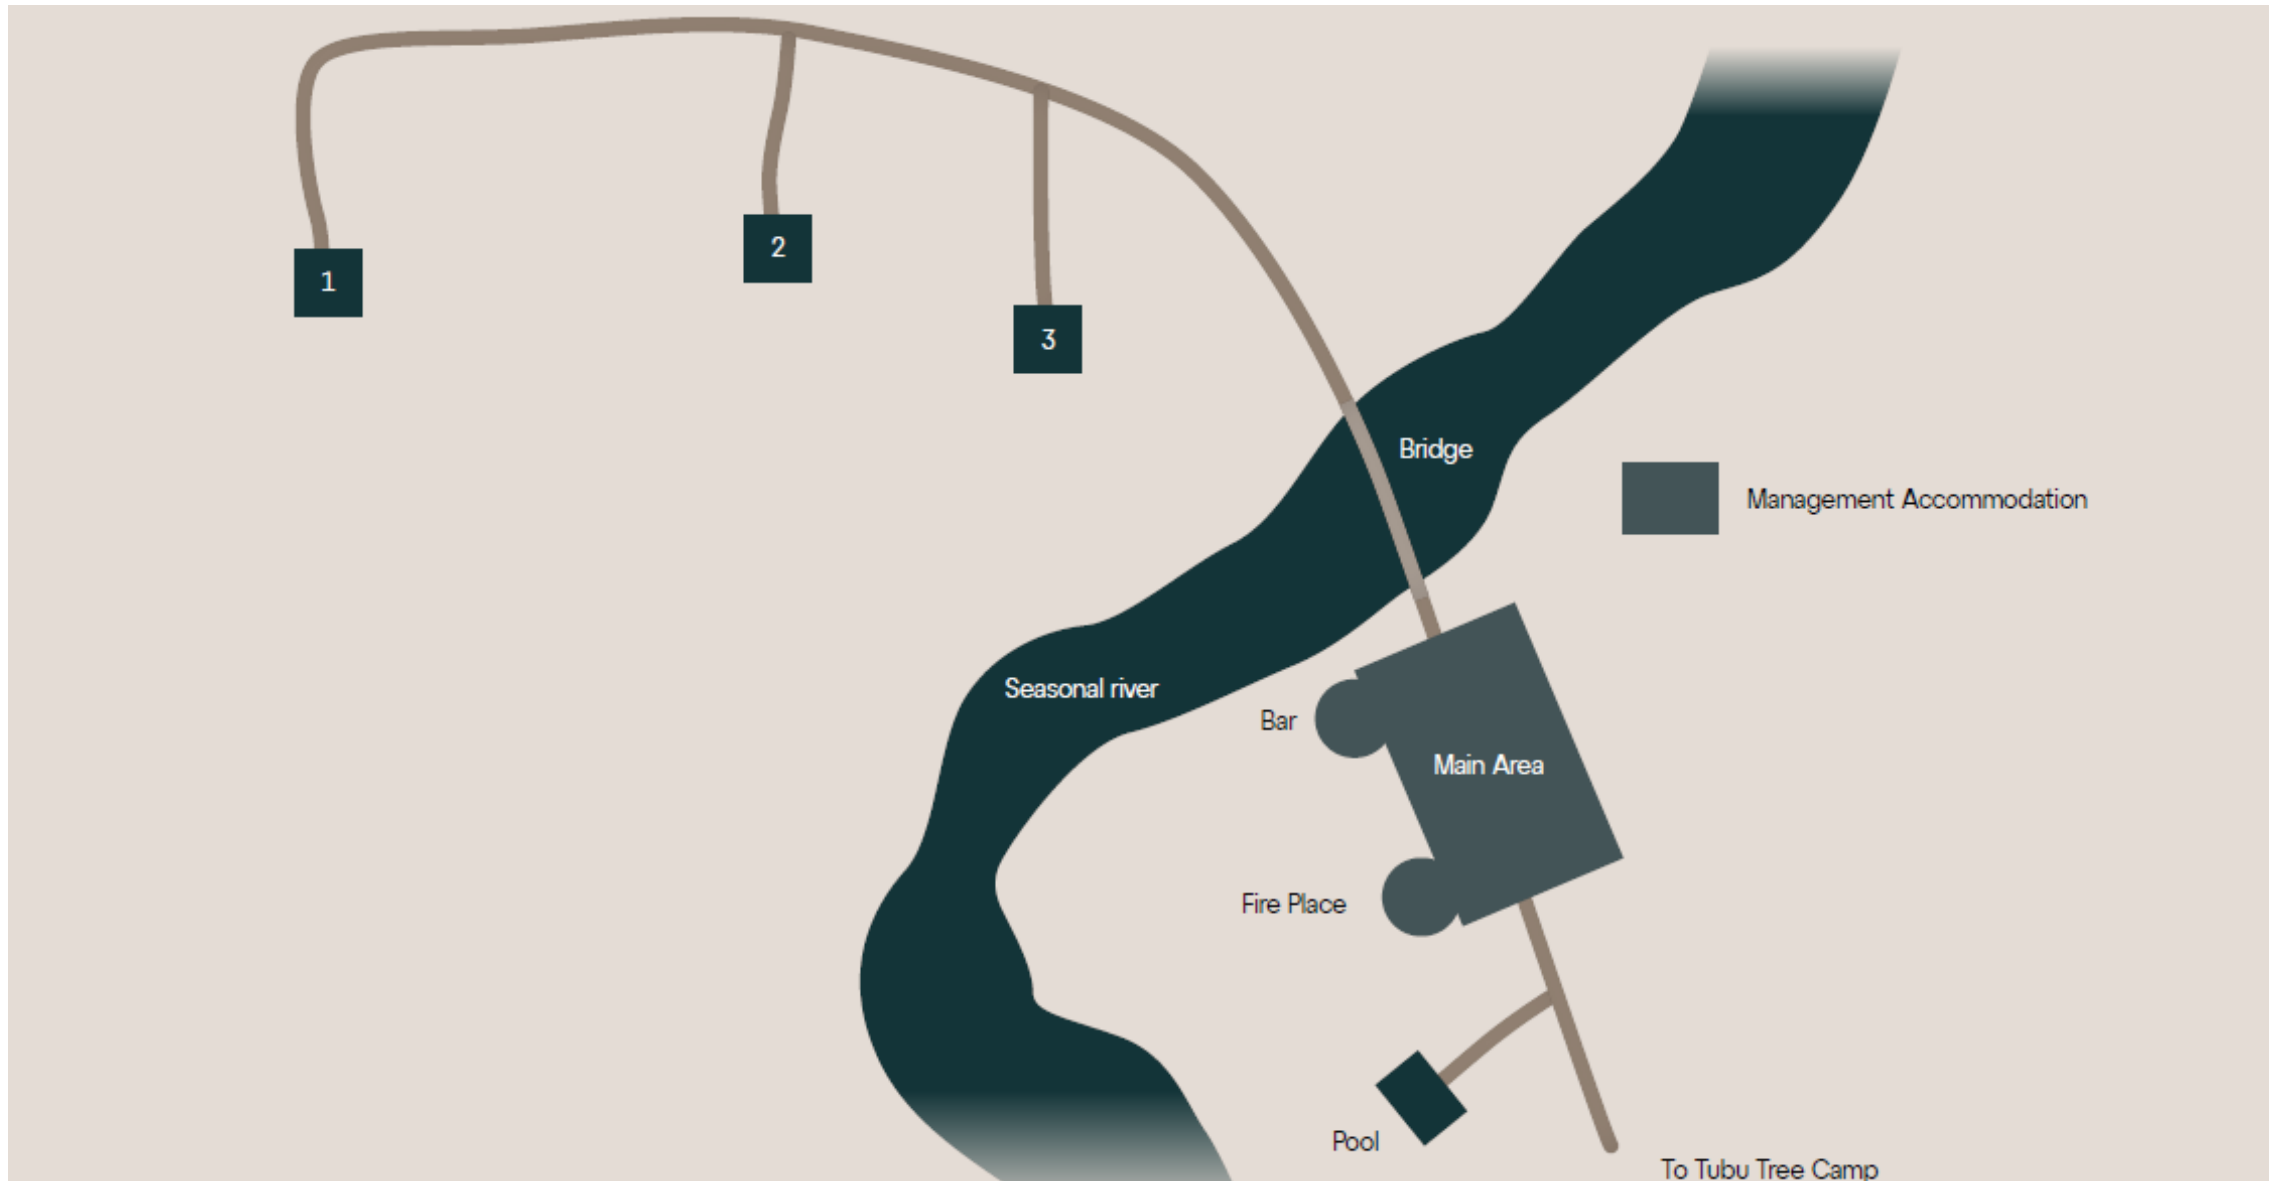

Qorokwe

O Maun

UNIQUE SELLING POINTS

Little Tubu

- Ideally situated on the western edge of Hunda Island, Little Tubu has views over – and access to – picture-perfect floodplains dotted with water-loving wildlife from one side and instant access to big game viewing from the other.
- Hunda island is frequented by predators, particularly leopards, wild dogs and hyenas.
- A hide near camp is transformed into a Star Bed at night, creating a unique sleep-out in the wild.

Boating

Guided
nature walks

LITTLE TUBU PURPOSE

Protecting our Wilderness

Little Tubu, committed to the success of sustainable conservation and community projects, is currently facilitating the creation of a community-based cultural village and tourism venture.

ACCOMMODATION

Intimate bush experience

- Little Tubu offers an exceptional, intimate bush experience for just six guests – ideal for families or small groups.
- This classic Okavango camp seemingly floats in the tree canopy and is connected to Tubu Tree by raised boardwalks. It has all its own facilities, however, including a beautiful bar built into a waterberry tree