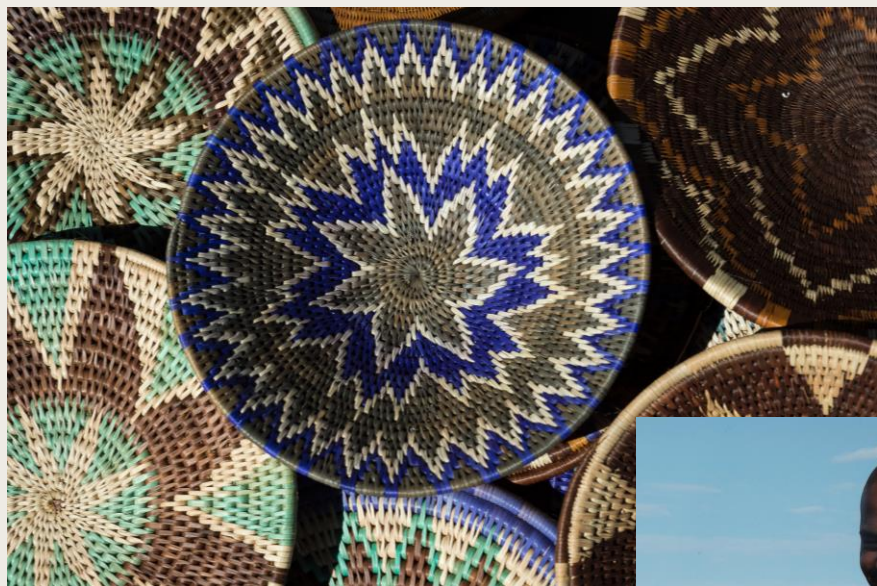

LITTLE VUMBURA PURPOSE

Our purpose

Meaningful, long-term community engagement with the Okavango Community Trust (OCT) – representing five local villages – which continues to innovate in contributions to improving lives and livelihoods in the region.

NOTE: The largest number of employees within our Botswana operations are employed from these five villages.