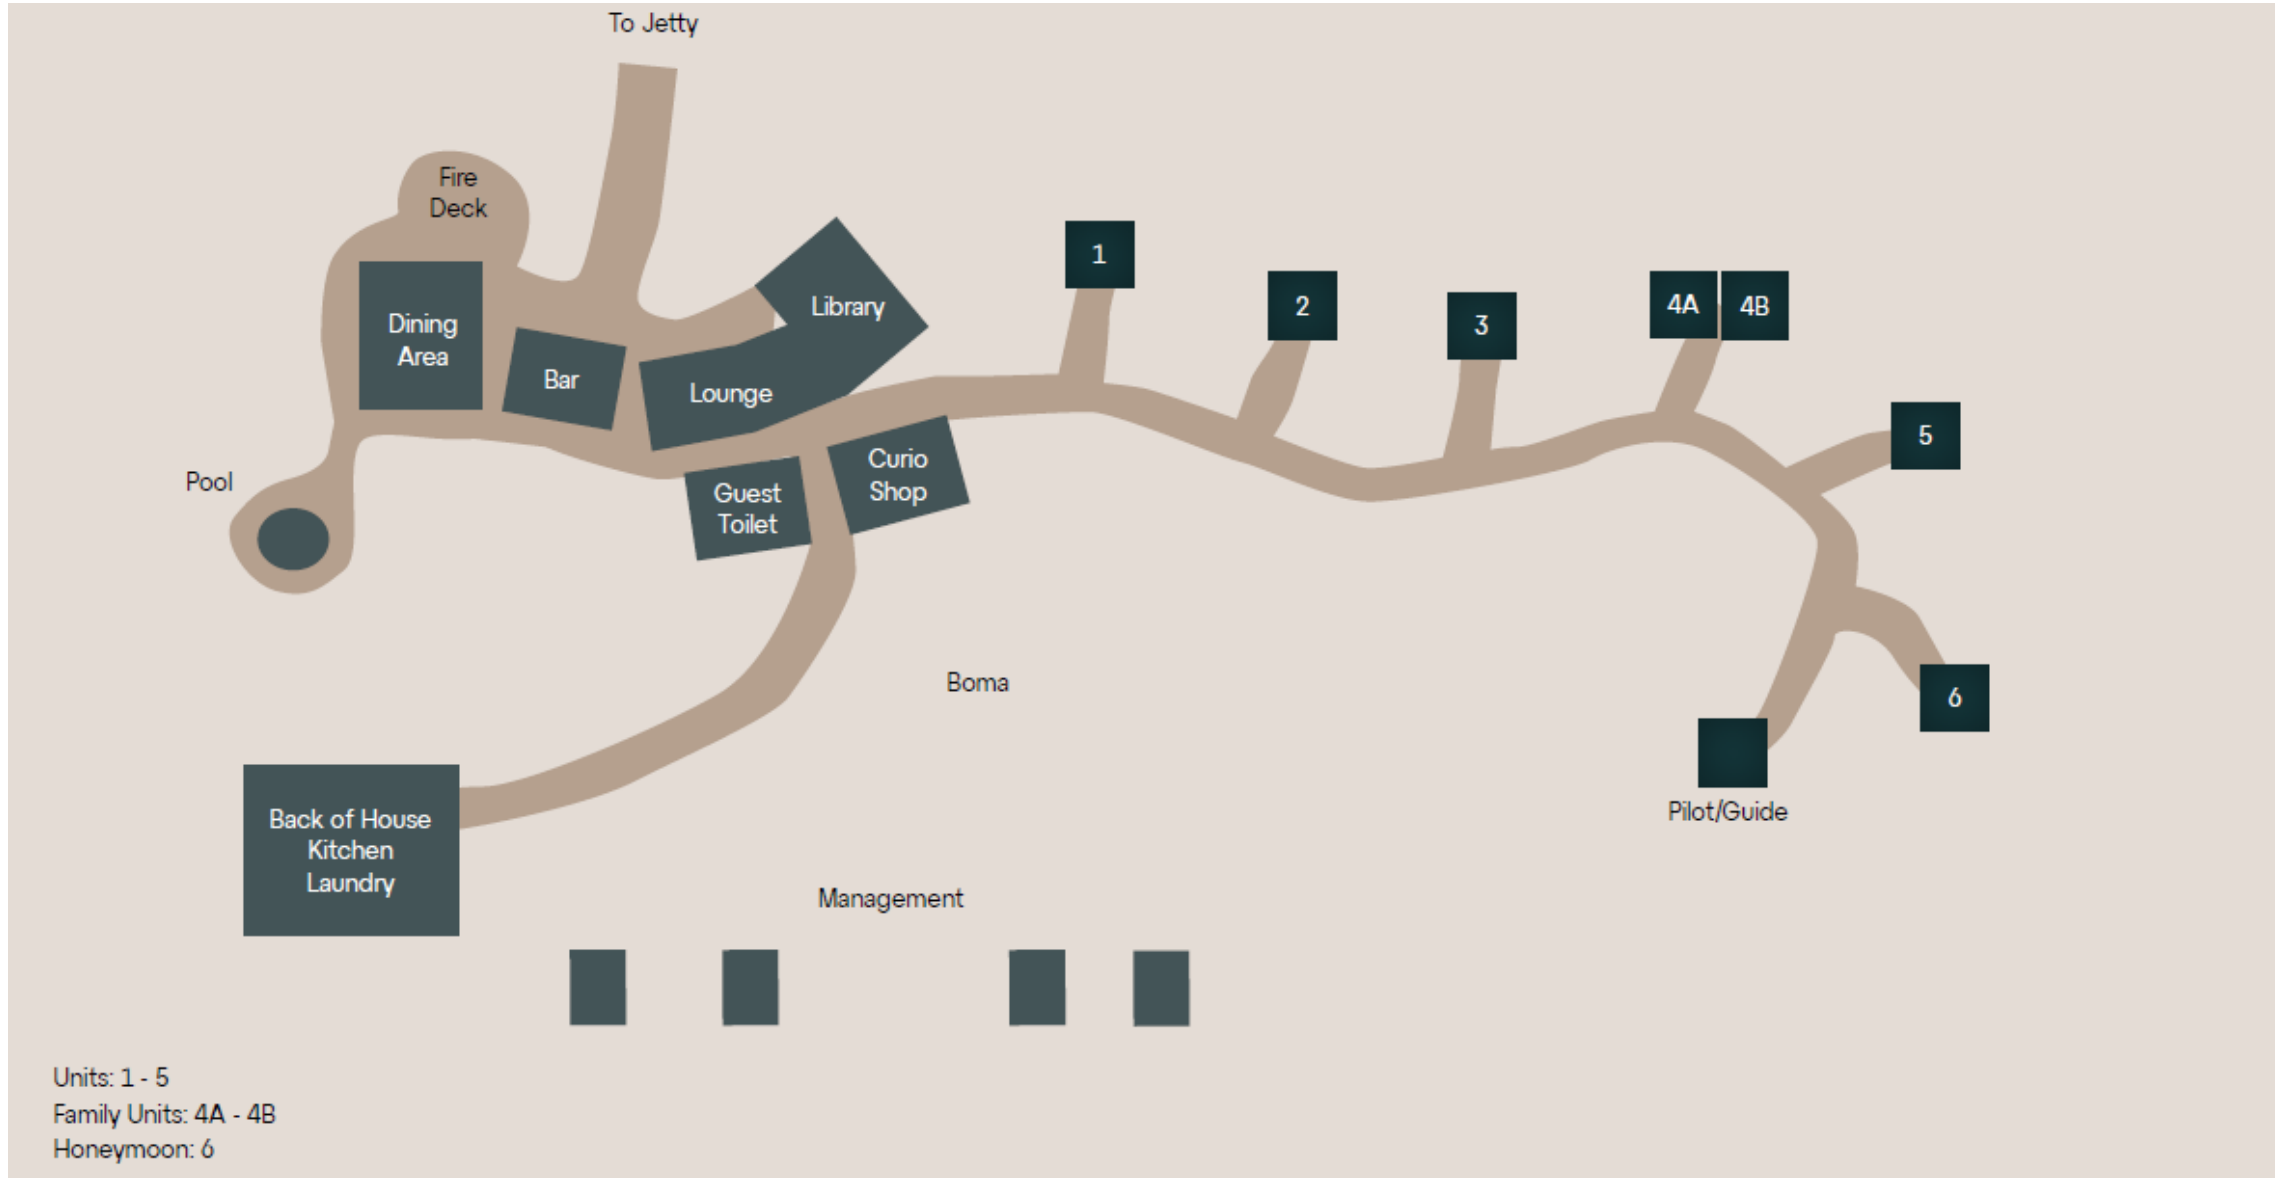

Qorokwe

Mokete

O Maun

UNIQUE SELLING POINTS

Little Vumbura

- Finest multi-purpose concession in the Okavango Delta for wildlife, and year-round land and water activities.
- The beauty of the floodplains, deep waterways, and riverine and island woodlands, as well as productive, dry interior, are explored through an extensive range of activities: day and night game drives, nature walks, boating, mokoro and helicopter rides.

Access to Little Vumbura

- Airstrip Name: Vumbura Airstrip
- Duration to camp: Approximate 35-minute vehicle transfer and 05-minute boat ride into camp

LITTLE VUMBURA PURPOSE

Our purpose

Meaningful, long-term community engagement with the Okavango Community Trust (OCT) – representing five local villages – which continues to innovate in contributions to improving lives and livelihoods in the region.

NOTE: The largest number of employees within our Botswana operations are employed from these five villages.

ACCOMMODATION

Surrounded by permanent waters

- Little Vumbura's guests are cosseted in tented suites under a canopy of trees on an isolated island surrounded by the permanent waters of the Okavango Delta
- This traditional and intimate safari camp is only accessible by boat