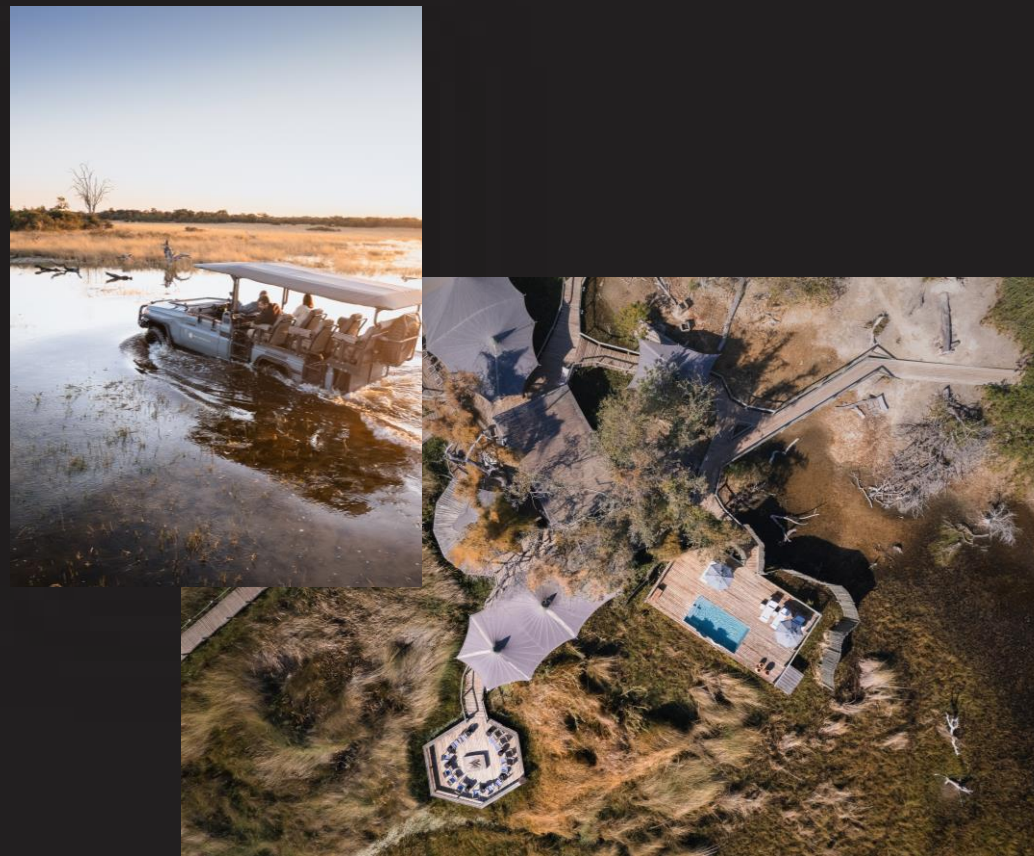

Qorokwe

Mokete

O Maun

UNIQUE SELLING POINTS

Little Vumbura

- Finest multi-purpose concession in the Okavango Delta for wildlife, and year-round land and water activities.
- The beauty of the floodplains, deep waterways, and riverine and island woodlands, as well as productive, dry interior, are explored through an extensive range of activities: day and night game drives, nature walks, boating, mokoro and helicopter rides.

WILDERNESS

About Little Vumbura

6 tents
(1 family)

100% solar

Guided nature
walks

Game drives
(day only)

Mokoro

Boating

Access to Little Vumbura

- Airstrip Name: Vumbura Airstrip
- Duration to camp: Approximate 35-minute vehicle transfer and 05-minute boat ride into camp

LITTLE VUMBURA PURPOSE

Our purpose

Meaningful, long-term community engagement with the Okavango Community Trust (OCT) – representing five local villages – which continues to innovate in contributions to improving lives and livelihoods in the region.

NOTE: The largest number of employees within our Botswana operations are employed from these five villages.

ACCOMMODATION

Surrounded by permanent waters

- Little Vumbura's guests are cosseted in tented suites under a canopy of trees on an isolated island surrounded by the permanent waters of the Okavango Delta
- This traditional and intimate safari camp is only accessible by boat